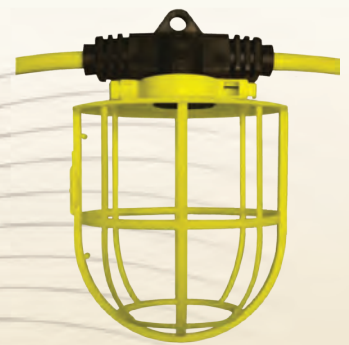

APPLICATION: Our multi-conductor, all in one generator cables are great labor savers for quick installations and can replace two separate cables. The conductors are color coded to match Generac® generator connections but may be used on other generators requiring the same gauge wire.

7000 Lumen Dual Work Light with Stand

3500 Lumen Single Work Light

12000 Lumen LED Temp/Work Light

TEMPORARY STRING LIGHTING

- Yellow 14/2 String Light 100'
- Yellow 14/3 String Light 100'
- Yellow 12/3 String Light 100'
- Yellow 12/3 String Light 50'

LED Temp/Work Light Floor Stand

LED Temp/Work Light Tri-Pod

Temporary String Lighting

HEAVY DUTY EXTENSION CORDS

- Orange 14/3 SJTW Single End
- Orange 12/3 SJTW Single End
- Yellow 14/3 SJTW Lighted Single End
- Yellow 12/3 SJTW Lighted Single End
- Yellow 12/3 SJTW Lighted Triple End
- Available in 25ft, 50ft, and 100ft

Orange Single End Extension Cord

Yellow Lighted Single End Extension Cord

Yellow Lighted Triple End Extension Cord

WWW.PRIORITYWIRE.COM

1-800-945-5542