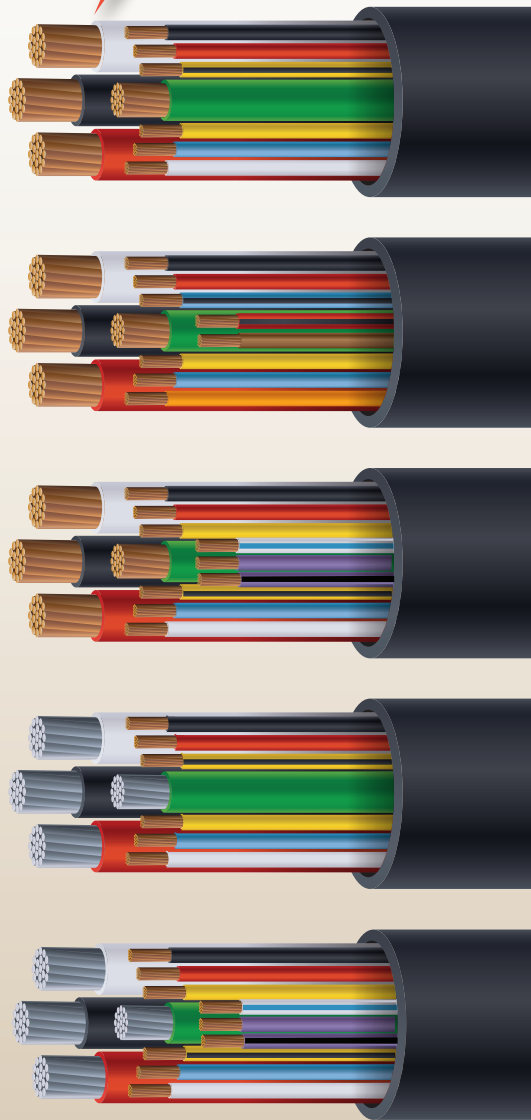

GENERATOR CABLE

UL Type TC/TC-ER-JP 600V

Part Number	Control Cond. No.	Ampacity	Rating	Conductor Size (AWG)		
				Element 1	Element 2	Element 3
Copper 7kW-24kW						
8-03TCG/18-06-VN	6	50 amps	7kW-11kW	8	18	10
4-03TCG/18-06-VN	6	85 amps	12kW-16kW	4	18	8
3-03TCG/18-06-VN	6	100 amps	17kW-24kW	3	18	8
3-03TCG/18-08-VN	8	100 amps	17kW-24kW	3	18	8
3-03TCG/18-09-VN	9	100 amps	17kW-24kW	3	18	8
Copper 26kW						
2-03TCG/18-06-VN	6	115 amps	26kW	2	18	6
2-03TCG/18-08-VN	8	115 amps	26kW	2	18	6
2-03TCG/18-09-VN	9	115 amps	26kW	2	18	6
Aluminum						
1-03TCGAL/18-06-VN	6	100 amps	17kW-24kW	1	18 (Cu)	6
1-03TCGAL/18-08-VN	8	100 amps	17kW-24kW	1	18 (Cu)	6
1-03TCGAL/18-09-VN	9	100 amps	17kW-24kW	1	18 (Cu)	6

APPLICATION: Our multi-conductor, all in one generator cables are great labor savers for quick installations and can replace two separate cables. The conductors are color coded to match Generac® generator connections but may be used on other generators requiring the same gauge wire.

Key cable ratings include: Direct Burial, JP (Joist Pull) Rating, Sunlight Resistant, TC-ER-JP.

The cable is available in standard lengths and bulk reels to minimize your cutting scrap.

SJOOW & SOOW Portable Cord, DLO, Type W and Extension Cords always in stock

LED Temp/Work Light Floor Stand

LED Temp/Work Light Tri-Pod

Temporary String Lighting

HEAVY DUTY EXTENSION CORDS

- Orange 14/3 SJTW Single End
- Orange 12/3 SJTW Single End
- Yellow 14/3 SJTW Lighted Single End
- Yellow 12/3 SJTW Lighted Single End
- Yellow 12/3 SJTW Lighted Triple End
- Available in 25ft, 50ft, and 100ft